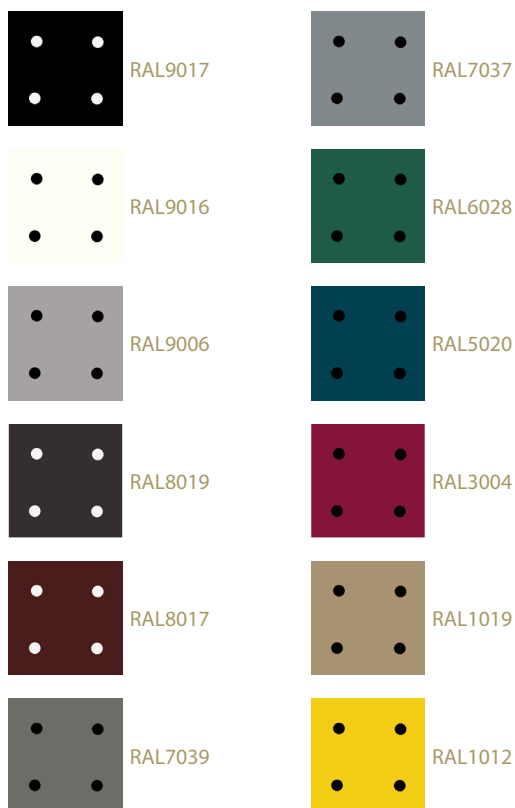

Filosa BRICKS Colours and materials

The concept is based on a 40x40x40 cm cube as the basic element. Thanks to the advanced simplicity of the cube, BRICKS offers endless possibilities for unique compositions, combinations and thereby completely individual installations.

Standard colours

A wide selection of standard colors for the Bricks steel frame and other steel parts. All RAL-colours requested are available.

Upholstery

For upholsteries select your favourite fabric or leather and we will supply you the Bricks accordingly.

Standard laminates

We have picked up following laminates from Formica laminates as suggested colors. Any colors and laminates can be used by request. Edges of the laminated parts can be visible veneer edge or ABS-edge.

Standard veneers

Here are our standard veneers, although we can always use other veneers and any stain color by your request.