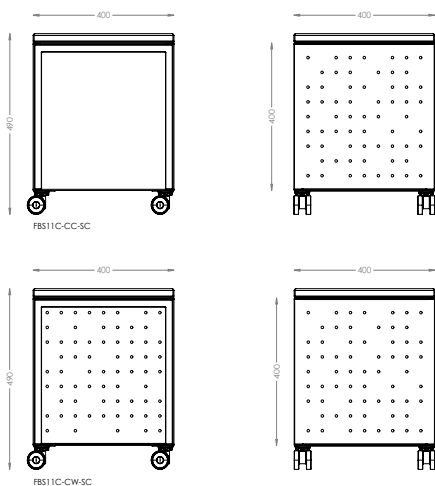

MATERIAL OPTIONS:

Wooden parts available in high pressure laminate or alternatively in oak, ash and birch veneer.

Finishing of wooden parts lacquered or stained.

Upholstery according to the interior plan.

Base either with castors or legs.